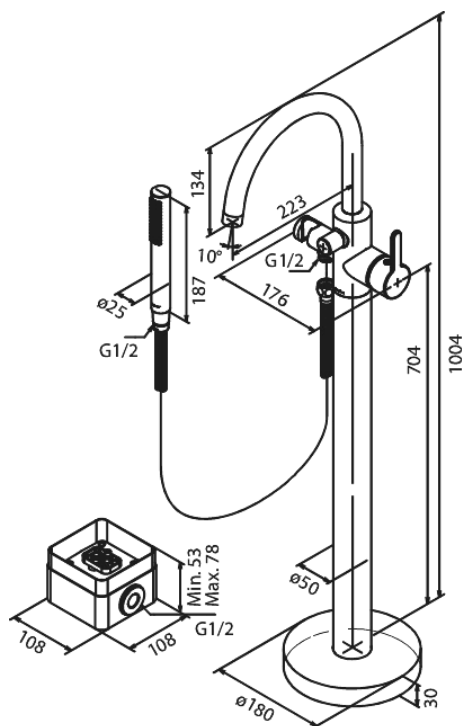

Product features

FM Mattsson Mora Group Denmark
Hvidkærvej 48, 5250 Odense SV, DK-56416218

+45 88 33 00 34 damixa-international@fmm-mora.com

Mere information på damixa.com

damixa